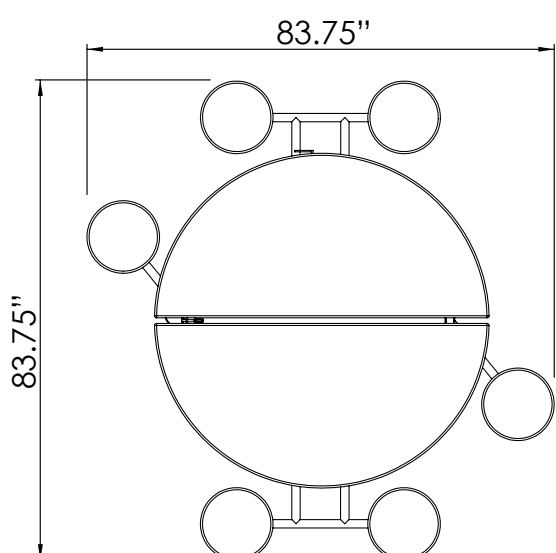

ROUND MOBILE TABLE

STORAGE SPACE

MODEL DESCRIPTION

MODEL # RM2760-S8
 RM2960-S8

SEATING CAPACITY 8

TABLE HEIGHT 27" or 29"
 TABLE DIAMETER 60"

MODEL # RM2760-B2S4
 RM2960-B2S4

SEATING CAPACITY 8

TABLE HEIGHT 27" or 29"
 TABLE DIAMETER 60"

MODEL # RM2760-B4
 RM2960-B4

SEATING CAPACITY 8

TABLE HEIGHT 27" or 29"
 TABLE DIAMETER 60"

MODEL # HRM3260-B2S2

SEATING CAPACITY 6 + 2 WHEELCHAIRS

TABLE HEIGHT 32"
 TABLE DIAMETER 60"

MODEL # HRM3260-S6

SEATING CAPACITY 6 + 2 WHEELCHAIRS

TABLE HEIGHT 32"
 TABLE DIAMETER 60"