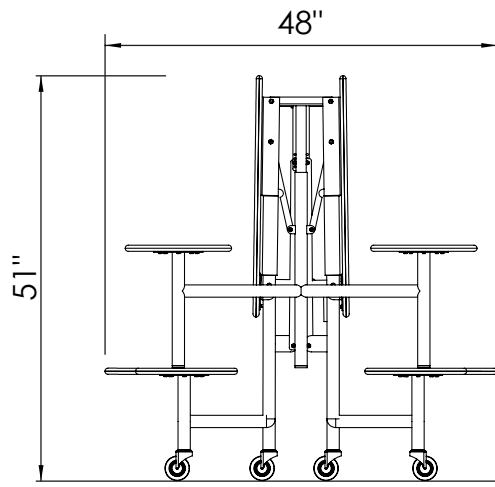

ROUND MOBILE TABLE

STORAGE SPACE

MODEL DESCRIPTION

MODEL # RM2760-S8
 RM2960-S8

SEATING CAPACITY 8

TABLE HEIGHT 27" or 29"
 TABLE DIAMETER 60"

MODEL # RM2760-B2S4
 RM2960-B2S4

SEATING CAPACITY 8

TABLE HEIGHT 27" or 29"
 TABLE DIAMETER 60"

MODEL # RM2760-B4
 RM2960-B4

SEATING CAPACITY 8

TABLE HEIGHT 27" or 29"
 TABLE DIAMETER 60"

MODEL # HRM3260-B2S2

SEATING CAPACITY 6 + 2 WHEELCHAIRS

TABLE HEIGHT 32"
 TABLE DIAMETER 60"

MODEL # HRM3260-S6

SEATING CAPACITY 6 + 2 WHEELCHAIRS

TABLE HEIGHT 32"
 TABLE DIAMETER 60"