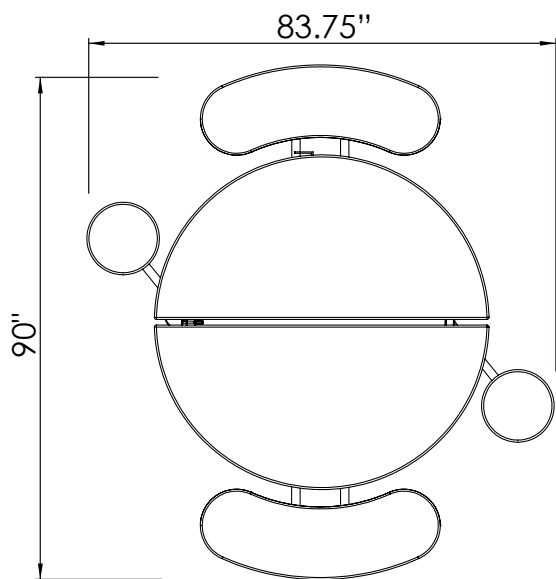

ROUND MOBILE TABLE

STORAGE SPACE

MODEL DESCRIPTION

MODEL # RM2760-S8
 RM2960-S8

SEATING CAPACITY 8

TABLE HEIGHT 27" or 29"
 TABLE DIAMETER 60"

MODEL # RM2760-B2S4
 RM2960-B2S4

SEATING CAPACITY 8

TABLE HEIGHT 27" or 29"
 TABLE DIAMETER 60"

MODEL # RM2760-B4
 RM2960-B4

SEATING CAPACITY 8

TABLE HEIGHT 27" or 29"
 TABLE DIAMETER 60"

MODEL # HRM3260-B2S2

SEATING CAPACITY 6 + 2 WHEELCHAIRS

TABLE HEIGHT 32"
 TABLE DIAMETER 60"

MODEL # HRM3260-S6

SEATING CAPACITY 6 + 2 WHEELCHAIRS

TABLE HEIGHT 32"
 TABLE DIAMETER 60"