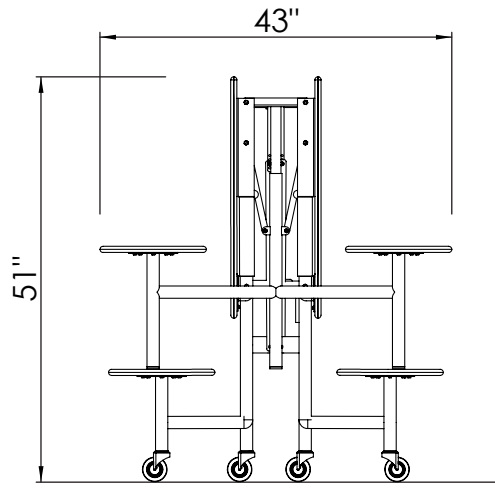

ROUND MOBILE TABLE

STORAGE SPACE

MODEL DESCRIPTION

MODEL # RM2760-S8
 RM2960-S8

SEATING CAPACITY 8

TABLE HEIGHT 27" or 29"
 TABLE DIAMETER 60"

MODEL # RM2760-B2S4
 RM2960-B2S4

SEATING CAPACITY 8

TABLE HEIGHT 27" or 29"
 TABLE DIAMETER 60"

MODEL # RM2760-B4
 RM2960-B4

SEATING CAPACITY 8

TABLE HEIGHT 27" or 29"
 TABLE DIAMETER 60"

MODEL # HRM3260-B2S2

SEATING CAPACITY 6 + 2 WHEELCHAIRS

TABLE HEIGHT 32"
 TABLE DIAMETER 60"

MODEL # HRM3260-S6

SEATING CAPACITY 6 + 2 WHEELCHAIRS

TABLE HEIGHT 32"
 TABLE DIAMETER 60"