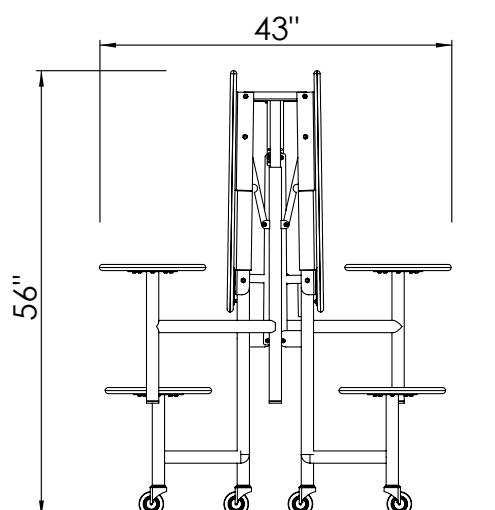

ROUND MOBILE TABLE

STORAGE SPACE

MODEL DESCRIPTION

MODEL # RM2760-S8
 RM2960-S8

SEATING CAPACITY 8

TABLE HEIGHT 27" or 29"
 TABLE DIAMETER 60"

MODEL # RM2760-B2S4
 RM2960-B2S4

SEATING CAPACITY 8

TABLE HEIGHT 27" or 29"
 TABLE DIAMETER 60"

MODEL # RM2760-B4
 RM2960-B4

SEATING CAPACITY 8

TABLE HEIGHT 27" or 29"
 TABLE DIAMETER 60"

MODEL # HRM3260-B2S2

SEATING CAPACITY 6 + 2 WHEELCHAIRS

TABLE HEIGHT 32"
 TABLE DIAMETER 60"

MODEL # HRM3260-S6

SEATING CAPACITY 6 + 2 WHEELCHAIRS

TABLE HEIGHT 32"
 TABLE DIAMETER 60"