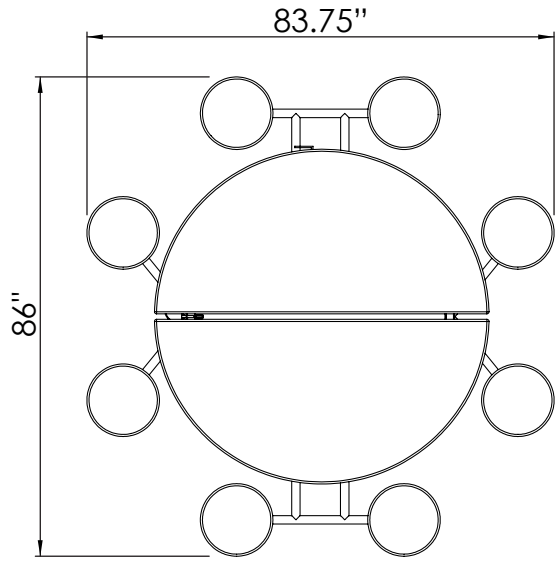

ROUND MOBILE TABLE

STORAGE SPACE

MODEL DESCRIPTION

MODEL # RM2760-S8
 RM2960-S8

SEATING CAPACITY 8

TABLE HEIGHT 27" or 29"
 TABLE DIAMETER 60"

MODEL # RM2760-B2S4
 RM2960-B2S4

SEATING CAPACITY 8

TABLE HEIGHT 27" or 29"
 TABLE DIAMETER 60"

MODEL # RM2760-B4
 RM2960-B4

SEATING CAPACITY 8

TABLE HEIGHT 27" or 29"
 TABLE DIAMETER 60"

MODEL # HRM3260-B2S2

SEATING CAPACITY 6 + 2 WHEELCHAIRS

TABLE HEIGHT 32"
 TABLE DIAMETER 60"

MODEL # HRM3260-S6

SEATING CAPACITY 6 + 2 WHEELCHAIRS

TABLE HEIGHT 32"
 TABLE DIAMETER 60"