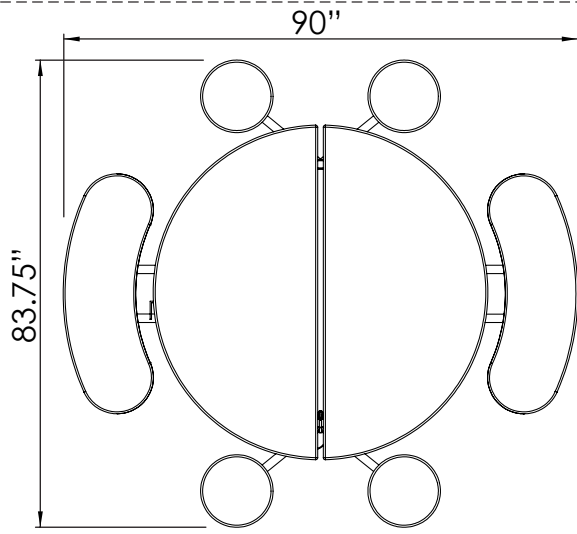

ROUND MOBILE TABLE

STORAGE SPACE

MODEL DESCRIPTION

MODEL # RM2760-S8
 RM2960-S8

SEATING CAPACITY 8

TABLE HEIGHT 27" or 29"
 TABLE DIAMETER 60"

MODEL # RM2760-B2S4
 RM2960-B2S4

SEATING CAPACITY 8

TABLE HEIGHT 27" or 29"
 TABLE DIAMETER 60"

MODEL # RM2760-B4
 RM2960-B4

SEATING CAPACITY 8

TABLE HEIGHT 27" or 29"
 TABLE DIAMETER 60"

MODEL # HRM3260-B2S2

SEATING CAPACITY 6 + 2 WHEELCHAIRS

TABLE HEIGHT 32"
 TABLE DIAMETER 60"

MODEL # HRM3260-S6

SEATING CAPACITY 6 + 2 WHEELCHAIRS

TABLE HEIGHT 32"
 TABLE DIAMETER 60"