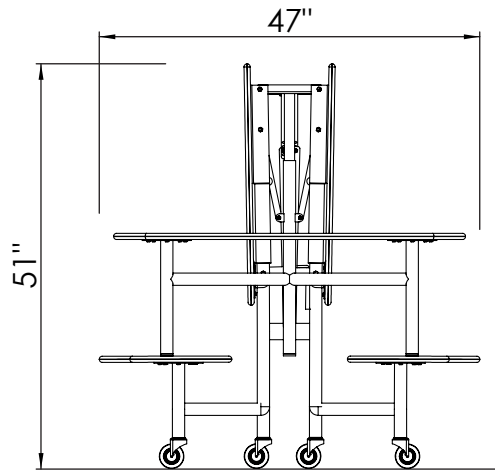

ROUND MOBILE TABLE

STORAGE SPACE

MODEL DESCRIPTION

MODEL # RM2760-S8
 RM2960-S8

SEATING CAPACITY 8

TABLE HEIGHT 27" or 29"
 TABLE DIAMETER 60"

MODEL # RM2760-B2S4
 RM2960-B2S4

SEATING CAPACITY 8

TABLE HEIGHT 27" or 29"
 TABLE DIAMETER 60"

MODEL # RM2760-B4
 RM2960-B4

SEATING CAPACITY 8

TABLE HEIGHT 27" or 29"
 TABLE DIAMETER 60"

MODEL # HRM3260-B2S2

SEATING CAPACITY 6 + 2 WHEELCHAIRS

TABLE HEIGHT 32"
 TABLE DIAMETER 60"

MODEL # HRM3260-S6

SEATING CAPACITY 6 + 2 WHEELCHAIRS

TABLE HEIGHT 32"
 TABLE DIAMETER 60"