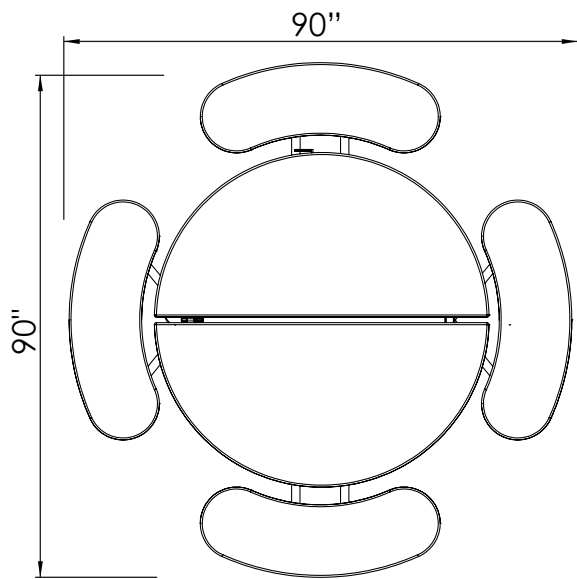

ROUND MOBILE TABLE

STORAGE SPACE

MODEL DESCRIPTION

MODEL # RM2760-S8
 RM2960-S8

SEATING CAPACITY 8

TABLE HEIGHT 27" or 29"
 TABLE DIAMETER 60"

MODEL # RM2760-B2S4
 RM2960-B2S4

SEATING CAPACITY 8

TABLE HEIGHT 27" or 29"
 TABLE DIAMETER 60"

MODEL # RM2760-B4
 RM2960-B4

SEATING CAPACITY 8

TABLE HEIGHT 27" or 29"
 TABLE DIAMETER 60"

MODEL # HRM3260-B2S2

SEATING CAPACITY 6 + 2 WHEELCHAIRS

TABLE HEIGHT 32"
 TABLE DIAMETER 60"

MODEL # HRM3260-S6

SEATING CAPACITY 6 + 2 WHEELCHAIRS

TABLE HEIGHT 32"
 TABLE DIAMETER 60"