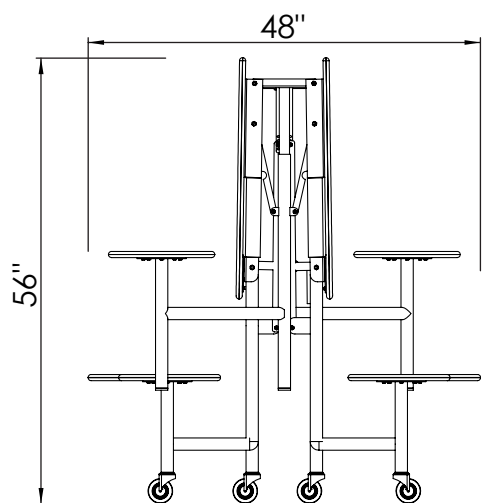

ROUND MOBILE TABLE

STORAGE SPACE

MODEL DESCRIPTION

MODEL # RM2760-S8
 RM2960-S8

SEATING CAPACITY 8

TABLE HEIGHT 27" or 29"
 TABLE DIAMETER 60"

MODEL # RM2760-B2S4
 RM2960-B2S4

SEATING CAPACITY 8

TABLE HEIGHT 27" or 29"
 TABLE DIAMETER 60"

MODEL # RM2760-B4
 RM2960-B4

SEATING CAPACITY 8

TABLE HEIGHT 27" or 29"
 TABLE DIAMETER 60"

MODEL # HRM3260-B2S2

SEATING CAPACITY 6 + 2 WHEELCHAIRS

TABLE HEIGHT 32"
 TABLE DIAMETER 60"

MODEL # HRM3260-S6

SEATING CAPACITY 6 + 2 WHEELCHAIRS

TABLE HEIGHT 32"
 TABLE DIAMETER 60"