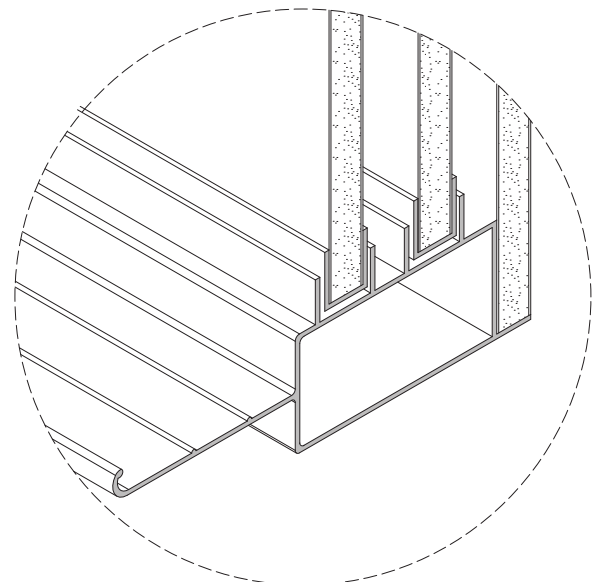

**SERIES 1000**

**SLIDING MARKERBOARD MODELS  
W/ FIXED BACK PANEL**

**SECTIONAL ISOMETRIC**  
SCALE: 3" = 1'-0"

**FRONT VIEW**  
SCALE: 1" = 1'-0"

**PANEL CONFIGURATIONS**

MODEL	DESCRIPTION
32 SMB	4'-0" x 8'-0" SLIDING MARKERBOARD
40 SMB	4'-0" x 10'-0" SLIDING MARKERBOARD
48 SMB	4'-0" x 12'-0" SLIDING MARKERBOARD
56 SMB	4'-0" x 14'-0" SLIDING MARKERBOARD
64 SMB	4'-0" x 16'-0" SLIDING MARKERBOARD
*CUSTOM SIZES AVAILABLE UPON REQUEST*	
*AVAILABLE WITH TACKBOARD PANELS ALSO*	

**TYPICAL SECTIONAL DETAIL**

**SCREW-ON MAPRAIL / RAIL**  
SCALE: 6" = 1'-0"

**SCREW-ON MARKERTRAY / RAIL**  
SCALE: 6" = 1'-0"

**4 TRACK RAILING DETAIL**  
SCALE: 6" = 1'-0"