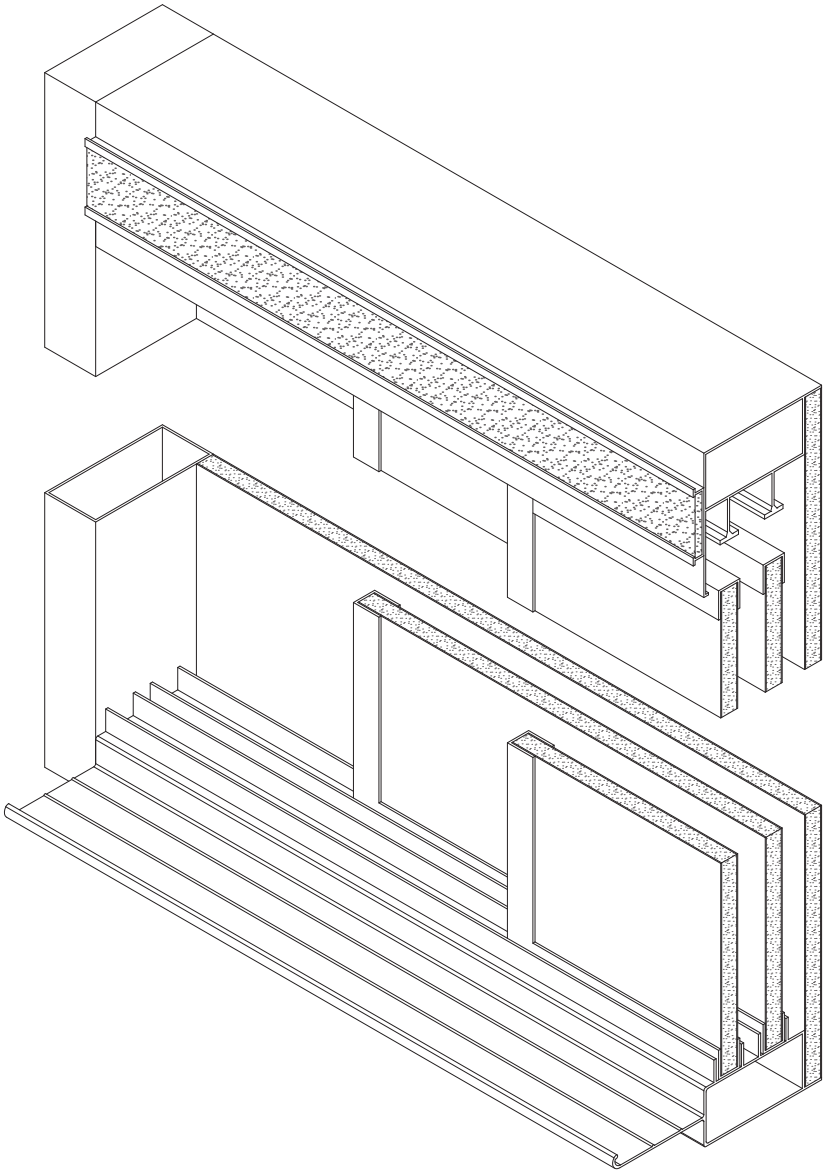

**SERIES 1000**

**SLIDING MARKERBOARD MODELS  
W/ FIXED BACK PANEL**

**SECTIONAL ISOMETRIC**  
SCALE: 3" = 1'-0"

**FRONT VIEW**  
SCALE: 1" = 1'-0"

**PANEL CONFIGURATIONS**

MODEL	DESCRIPTION
32 SMB	4'-0" x 8'-0" SLIDING MARKERBOARD
40 SMB	4'-0" x 10'-0" SLIDING MARKERBOARD
48 SMB	4'-0" x 12'-0" SLIDING MARKERBOARD
56 SMB	4'-0" x 14'-0" SLIDING MARKERBOARD
64 SMB	4'-0" x 16'-0" SLIDING MARKERBOARD
*CUSTOM SIZES AVAILABLE UPON REQUEST*	
*AVAILABLE WITH TACKBOARD PANELS ALSO*	

**TYPICAL SECTIONAL DETAIL**

**SCREW-ON MAPRAIL / RAIL**  
SCALE: 6" = 1'-0"

**SCREW-ON MARKERTRAY / RAIL**  
SCALE: 6" = 1'-0"

**4 TRACK RAILING DETAIL**  
SCALE: 6" = 1'-0"