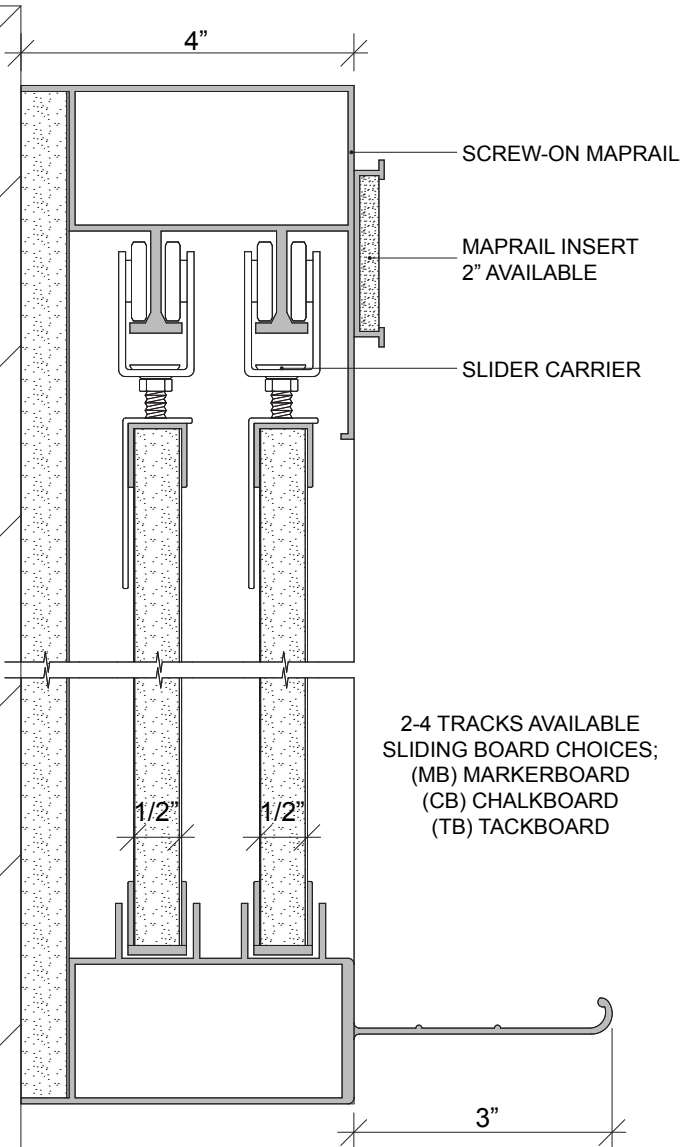

**SERIES 1000**

**SLIDING MARKERBOARD MODELS  
W/ FIXED BACK PANEL**

**SECTIONAL ISOMETRIC**  
SCALE: 3" = 1'-0"

**FRONT VIEW**  
SCALE: 1" = 1'-0"

**PANEL CONFIGURATIONS**

MODEL	DESCRIPTION
32 SMB	4'-0" x 8'-0" SLIDING MARKERBOARD
40 SMB	4'-0" x 10'-0" SLIDING MARKERBOARD
48 SMB	4'-0" x 12'-0" SLIDING MARKERBOARD
56 SMB	4'-0" x 14'-0" SLIDING MARKERBOARD
64 SMB	4'-0" x 16'-0" SLIDING MARKERBOARD
*CUSTOM SIZES AVAILABLE UPON REQUEST*	
*AVAILABLE WITH TACKBOARD PANELS ALSO*	

**TYPICAL SECTIONAL DETAIL**

**SCREW-ON MAPRAIL / RAIL**  
SCALE: 6" = 1'-0"

**SCREW-ON MARKERTRAY / RAIL**  
SCALE: 6" = 1'-0"

**4 TRACK RAILING DETAIL**  
SCALE: 6" = 1'-0"