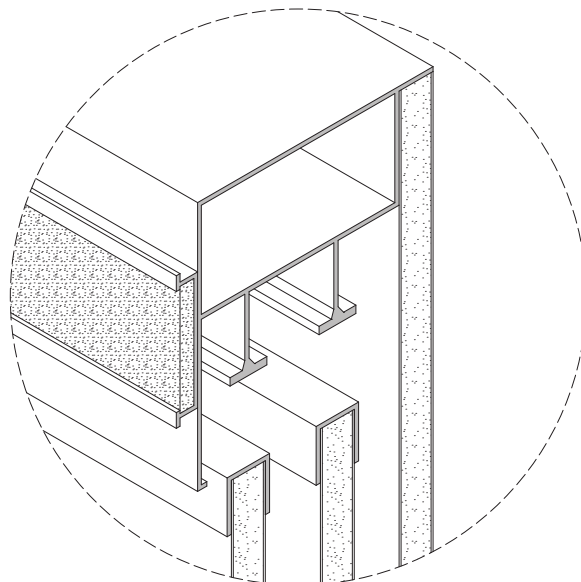

**SERIES 1000**

**SLIDING MARKERBOARD MODELS  
W/ FIXED BACK PANEL**

**SECTIONAL ISOMETRIC**  
SCALE: 3" = 1'-0"

**FRONT VIEW**  
SCALE: 1" = 1'-0"

**PANEL CONFIGURATIONS**

MODEL	DESCRIPTION
32 SMB	4'-0" x 8'-0" SLIDING MARKERBOARD
40 SMB	4'-0" x 10'-0" SLIDING MARKERBOARD
48 SMB	4'-0" x 12'-0" SLIDING MARKERBOARD
56 SMB	4'-0" x 14'-0" SLIDING MARKERBOARD
64 SMB	4'-0" x 16'-0" SLIDING MARKERBOARD
*CUSTOM SIZES AVAILABLE UPON REQUEST*	
*AVAILABLE WITH TACKBOARD PANELS ALSO*	

**TYPICAL SECTIONAL DETAIL**

**SCREW-ON MAPRAIL / RAIL**  
SCALE: 6" = 1'-0"

**SCREW-ON MARKERTRAY / RAIL**  
SCALE: 6" = 1'-0"

**4 TRACK RAILING DETAIL**  
SCALE: 6" = 1'-0"