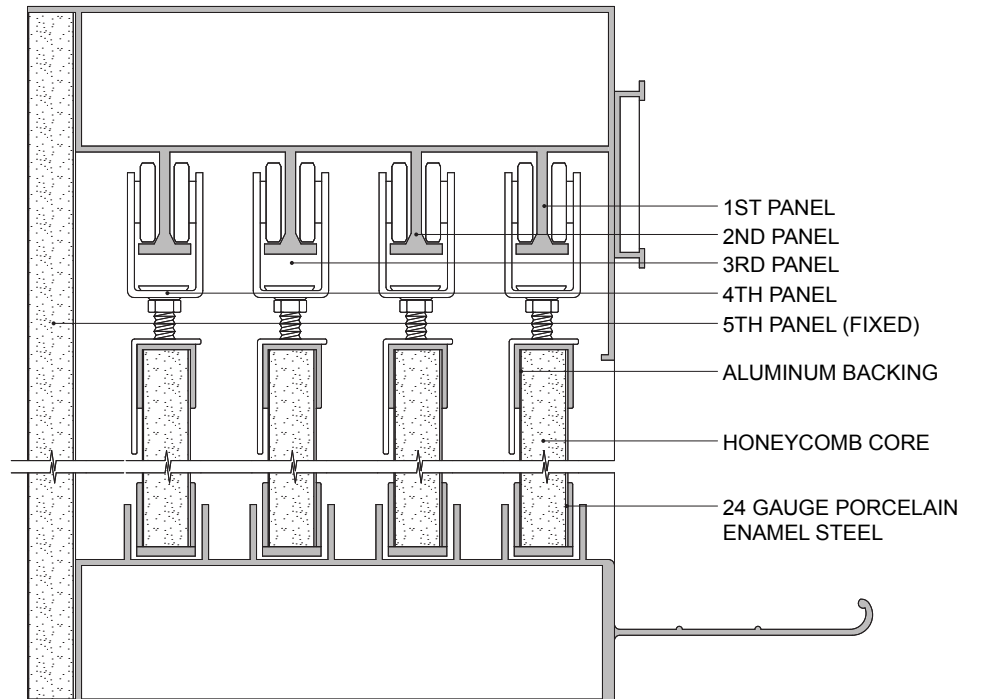

**SERIES 1000**

**SLIDING MARKERBOARD MODELS  
W/ FIXED BACK PANEL**

**SECTIONAL ISOMETRIC**  
SCALE: 3" = 1'-0"

**FRONT VIEW**  
SCALE: 1" = 1'-0"

**PANEL CONFIGURATIONS**

MODEL	DESCRIPTION
32 SMB	4'-0" x 8'-0" SLIDING MARKERBOARD
40 SMB	4'-0" x 10'-0" SLIDING MARKERBOARD
48 SMB	4'-0" x 12'-0" SLIDING MARKERBOARD
56 SMB	4'-0" x 14'-0" SLIDING MARKERBOARD
64 SMB	4'-0" x 16'-0" SLIDING MARKERBOARD
*CUSTOM SIZES AVAILABLE UPON REQUEST*	
*AVAILABLE WITH TACKBOARD PANELS ALSO*	

**TYPICAL SECTIONAL DETAIL**

**SCREW-ON MAPRAIL / RAIL**  
SCALE: 6" = 1'-0"

**SCREW-ON MARKERTRAY / RAIL**  
SCALE: 6" = 1'-0"

**4 TRACK RAILING DETAIL**  
SCALE: 6" = 1'-0"