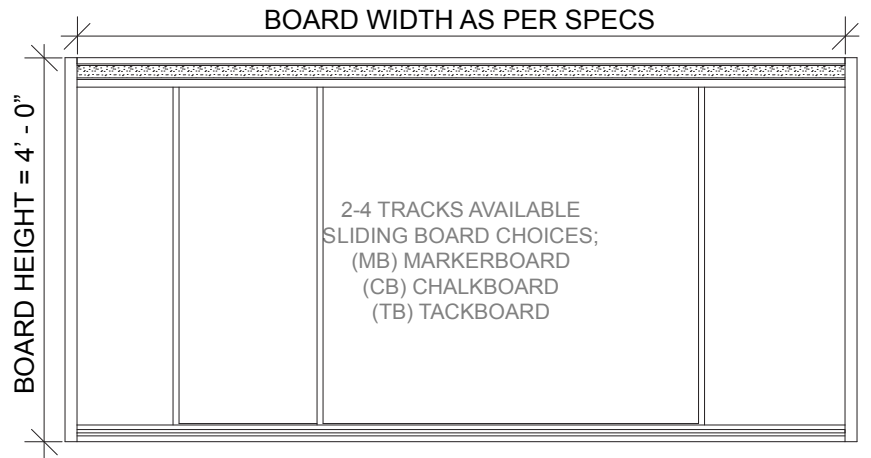

**SERIES 1000**

**SLIDING MARKERBOARD MODELS  
W/ FIXED BACK PANEL**

**SECTIONAL ISOMETRIC**  
SCALE: 3" = 1'-0"

**FRONT VIEW**  
SCALE: 1" = 1'-0"

**PANEL CONFIGURATIONS**

MODEL	DESCRIPTION
32 SMB	4'-0" x 8'-0" SLIDING MARKERBOARD
40 SMB	4'-0" x 10'-0" SLIDING MARKERBOARD
48 SMB	4'-0" x 12'-0" SLIDING MARKERBOARD
56 SMB	4'-0" x 14'-0" SLIDING MARKERBOARD
64 SMB	4'-0" x 16'-0" SLIDING MARKERBOARD
*CUSTOM SIZES AVAILABLE UPON REQUEST*	
*AVAILABLE WITH TACKBOARD PANELS ALSO*	

**TYPICAL SECTIONAL DETAIL**

**SCREW-ON MAPRAIL / RAIL**  
SCALE: 6" = 1'-0"

**SCREW-ON MARKERTRAY / RAIL**  
SCALE: 6" = 1'-0"

**4 TRACK RAILING DETAIL**  
SCALE: 6" = 1'-0"