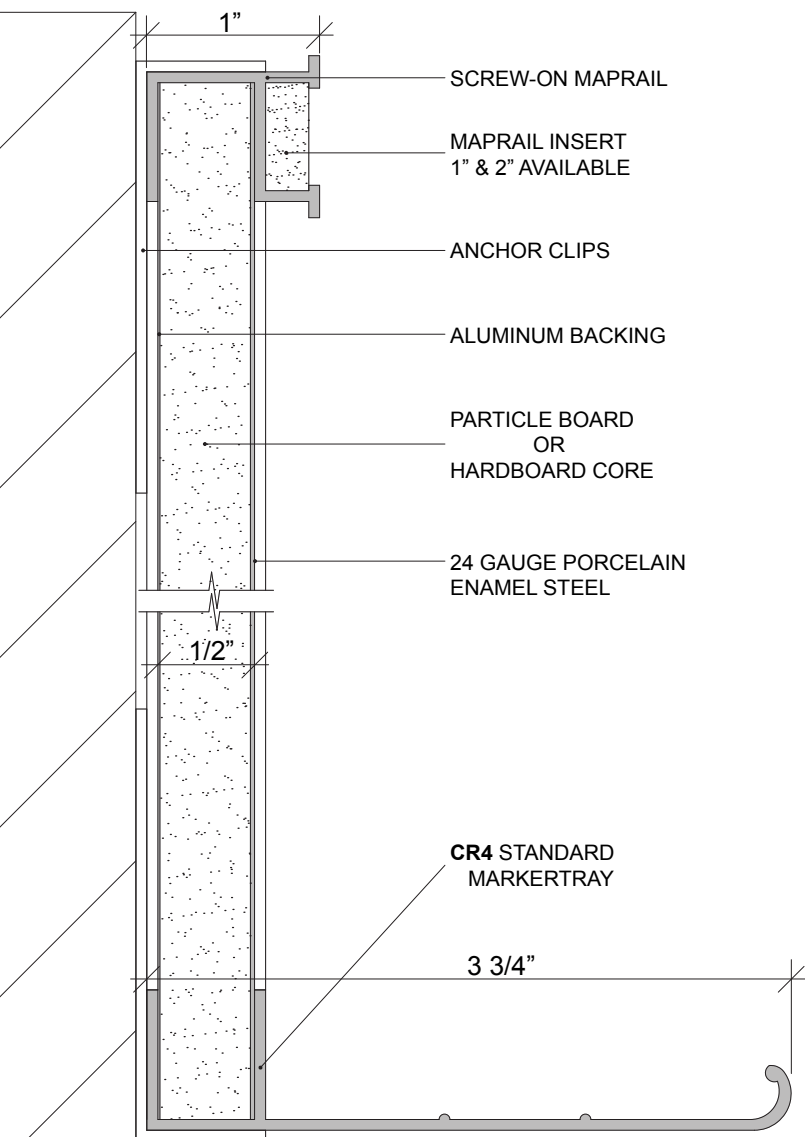

SECTIONAL ISOMETRIC
 SCALE: 3" = 1'-0"

FRONT VIEW
 SCALE: 1" = 1'-0"

| MODEL | DESCRIPTION |
|---------------------------------------|---|
| 16PMB-S | 4'-0" x 4'-0" MARKERBOARD / CHALKBOARD |
| 24PMB-S | 4'-0" x 6'-0" MARKERBOARD / CHALKBOARD |
| 32PMB-S | 4'-0" x 8'-0" MARKERBOARD / CHALKBOARD |
| 48PMB-S | 4'-0" x 12'-0" MARKERBOARD / CHALKBOARD |
| *CUSTOM SIZES AVAILABLE UPON REQUEST* | |

SECTIONAL DETAIL

SCREW-ON MAPRAIL
 SCALE: 6" = 1'-0"

SCREW-ON MARKERTRAY
 SCALE: 6" = 1'-0"

JOINTS FOR BOARDS OVER 16' IN LENGTH
 SCALE: 6" = 1'-0"