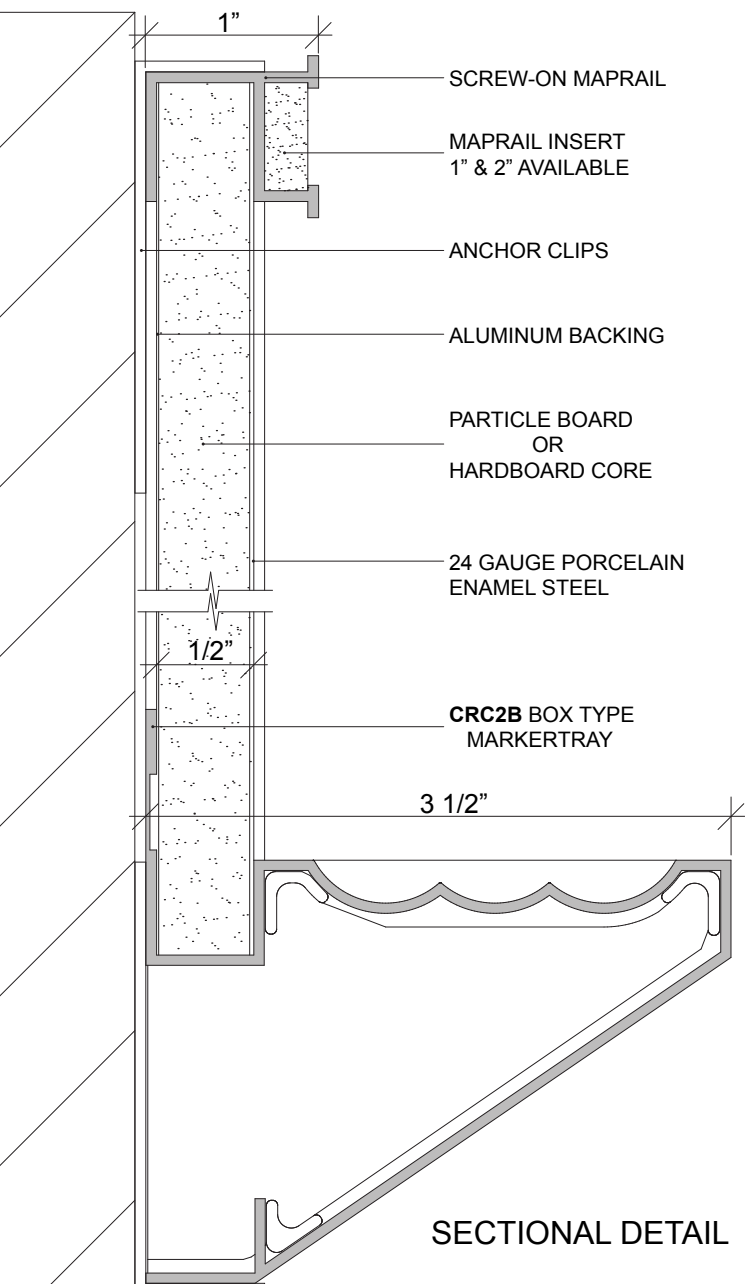

SECTIONAL ISOMETRIC
 SCALE: 3" = 1'-0"

FRONT VIEW
 SCALE: 1" = 1'-0"

MODEL	DESCRIPTION
16PMB-B	4'-0" x 4'-0" MARKERBOARD / CHALKBOARD
24PMB-B	4'-0" x 6'-0" MARKERBOARD / CHALKBOARD
32PMB-B	4'-0" x 8'-0" MARKERBOARD / CHALKBOARD
48PMB-B	4'-0" x 12'-0" MARKERBOARD / CHALKBOARD
CUSTOM SIZES AVAILABLE UPON REQUEST	

SECTIONAL DETAIL

SCREW-ON MAPRAIL
 SCALE: 6" = 1'-0"

SCREW-ON MARKERTRAY
 SCALE: 6" = 1'-0"

JOINTS FOR BOARDS OVER 16' IN LENGTH
 SCALE: 6" = 1'-0"