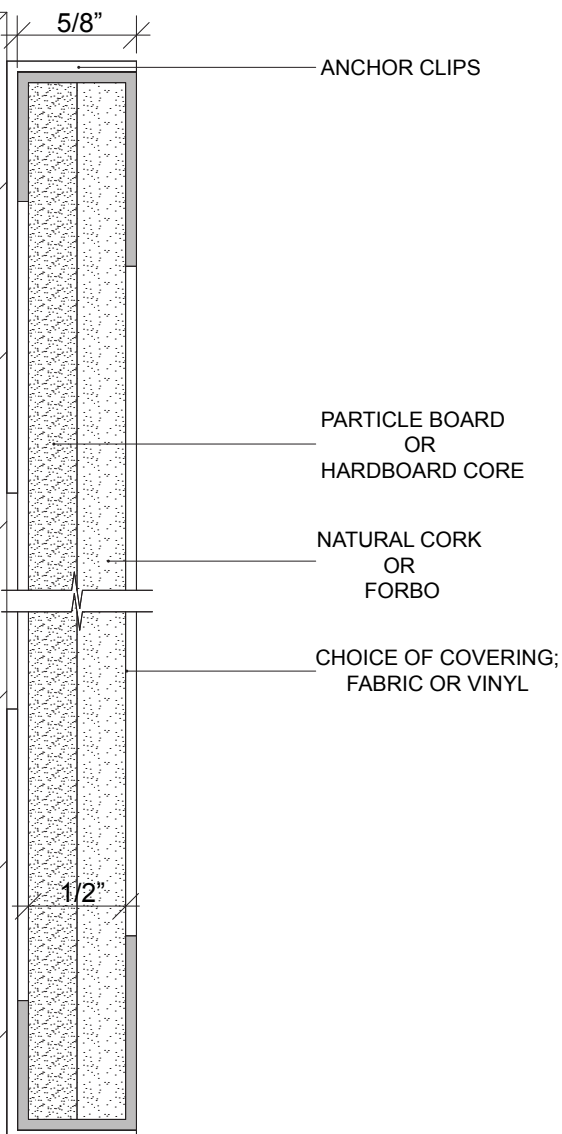

SECTIONAL ISOMETRIC
 SCALE: 3" = 1'-0"

FRONT VIEW
 SCALE: 1" = 1'-0"

MODEL	DESCRIPTION
16TB	4'-0" x 4'-0" TACKBOARD
24TB	4'-0" x 6'-0" TACKBOARD
32TB	4'-0" x 8'-0" TACKBOARD
48TB	4'-0" x 12'-0" TACKBOARD
CUSTOM SIZES AVAILABLE UPON REQUEST	

SECTIONAL DETAIL

SCREW-ON MITERED TRIM
 SCALE: 6" = 1'-0"

SCREW-ON MITERED TRIM
 SCALE: 6" = 1'-0"

JOINTS FOR BOARDS OVER 16' IN LENGTH
 SCALE: 6" = 1'-0"